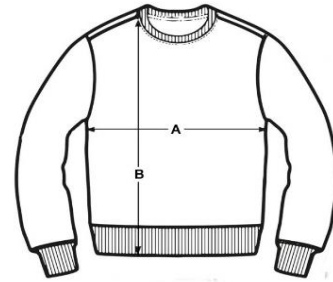

School Uniform Size Guide

Item	Size	Measure A	Measure B
Sweatshirt	2 years	35 cm	40 cm
Sweatshirt	3/4 years	38cm	44cm
Sweatshirt	5/6 years	39cm	48cm
Sweatshirt	7/8 years	41cm	50cm
Sweatshirt	9/10 years		
Cardigan	3/4 years	38cm	43cm
Cardigan	5/6 years	40cm	48cm
Cardigan	7/8 years	41cm	52cm

PE top	3/4 years	36cm	43cm
PE top	5/6 years	38cm	48cm
PE top	7/8 years	42cm	54cm

PE Shorts	Small	Elasticated	33cm
PE Shorts	Medium	Elasticated	38cm