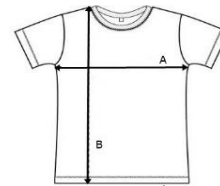

School Uniform Size Guide

Item	Size	Measure A	Measure B
Sweatshirt	2 years	35 cm	40 cm
Sweatshirt	3/4 years	38cm	44cm
Sweatshirt	5/6 years	39cm	48cm
Sweatshirt	7/8 years	41cm	50cm
Sweatshirt	9/10 years		
Cardigan	3/4 years	38cm	43cm
Cardigan	5/6 years	40cm	48cm
Cardigan	7/8 years	41cm	52cm

PE top	3/4 years	36cm	43cm
PE top	5/6 years	38cm	48cm
PE top	7/8 years	42cm	54cm

PE Shorts	Small	Elasticated	33cm
PE Shorts	Medium	Elasticated	38cm