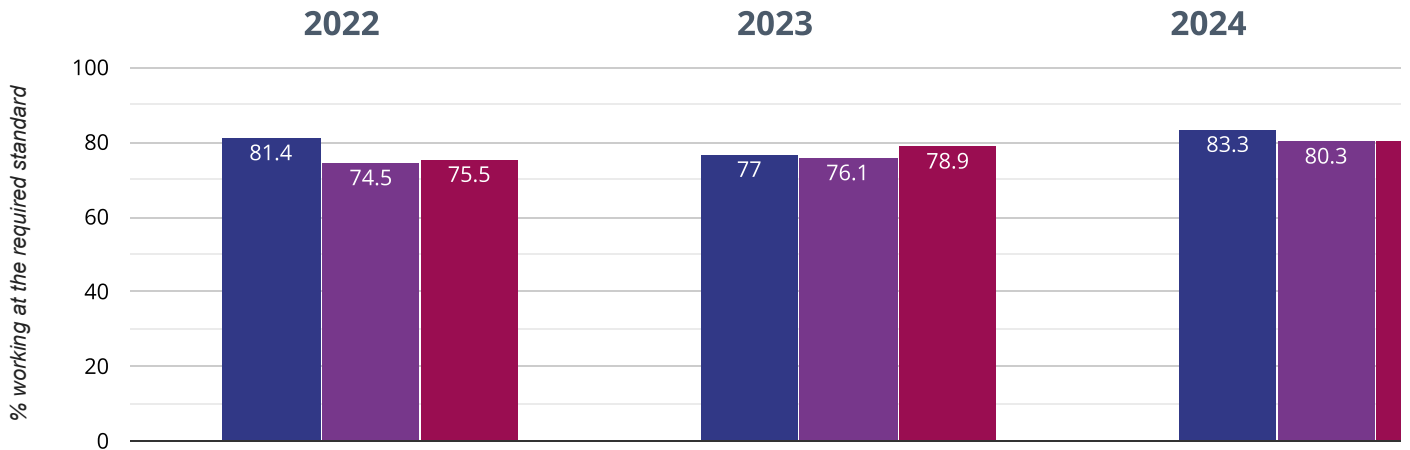

If you have any queries regarding the data within the Real Time Data graphs, please contact your Local Authority.

FAIRISLE INFANT AND NURSERY SCHOOL

Brought to you by [the NCER](#)

Year 1: Working At

83.3% in 2024

6.3% points rise since 2023

1.9% points rise since 2022

Fairisle Infant and Nursery School Southampton (51)

NCER National (16427)

Year 2: Working At

88.5% in 2024

13.5% points rise since 2023

9.6% points rise since 2022