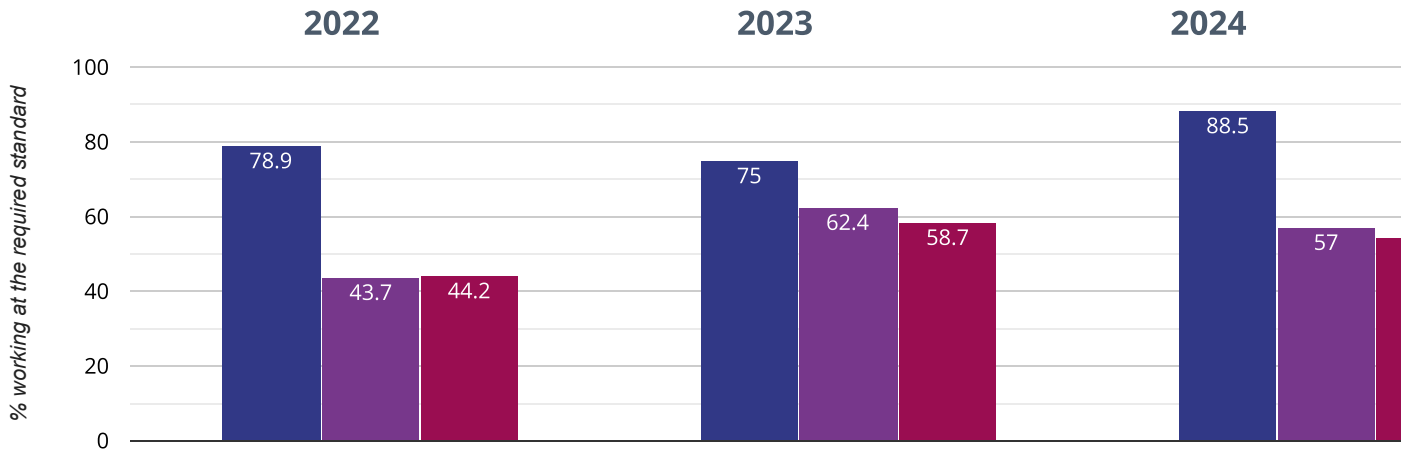

If you have any queries regarding the data within the Real Time Data graphs, please contact your Local Authority.

FAIRISLE INFANT AND NURSERY SCHOOL

Brought to you by [the NCER](#)

Year 1: Working At

83.3% in 2024

6.3% points rise since 2023

1.9% points rise since 2022

Fairisle Infant and Nursery School Southampton (51)

NCER National (16427)

Year 2: Working At

88.5% in 2024

13.5% points rise since 2023

9.6% points rise since 2022