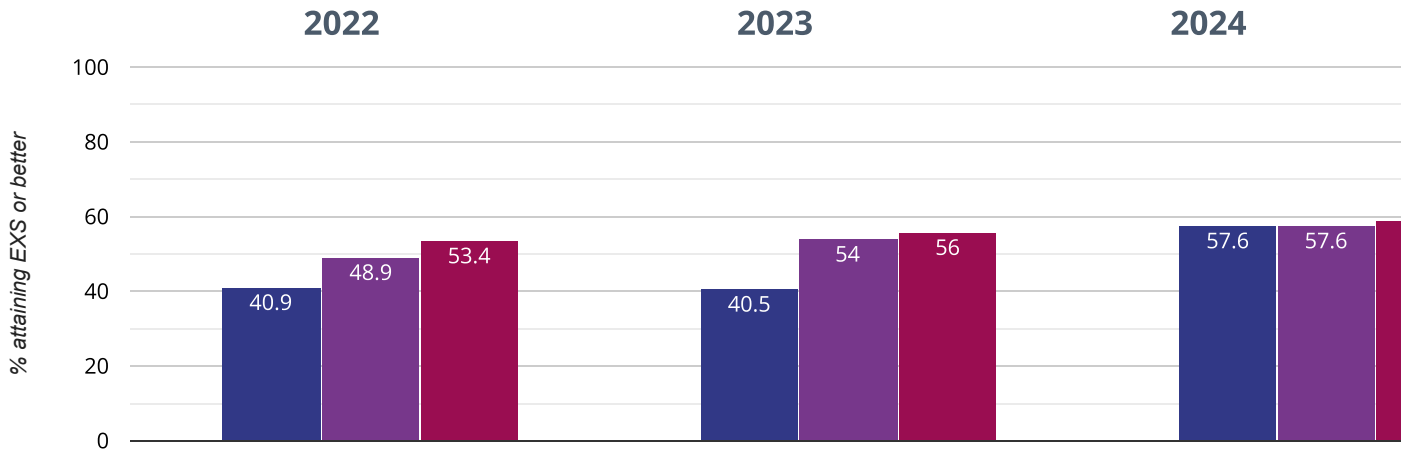

## ⊕ Maths - attaining EXS or better

**83.5% in 2024**

**8.5% points rise since 2023**

**24.4% points rise since 2022**

- Fairisle Infant and Nursery School
- Southampton (20)
- NCER National (2227)

## ⊕ Maths - attaining GDS

**24.7% in 2024**

**4.5% points rise since 2023**

**15.6% points rise since 2022**

- Fairisle Infant and Nursery School
- Southampton (20)
- NCER National (2227)

## 🌿 Science - attaining EXS

**78.8% in 2024**

**9.3% points drop since 2023**

**5.7% points drop since 2022**

- Fairisle Infant and Nursery School
- Southampton (20)
- NCER National (2227)

## RWM - attaining EXS or better

**57.6% in 2024**

**17.1% points rise since 2023**

**16.7% points rise since 2022**

- Fairisle Infant and Nursery School
- Southampton (20)
- NCER National (2227)