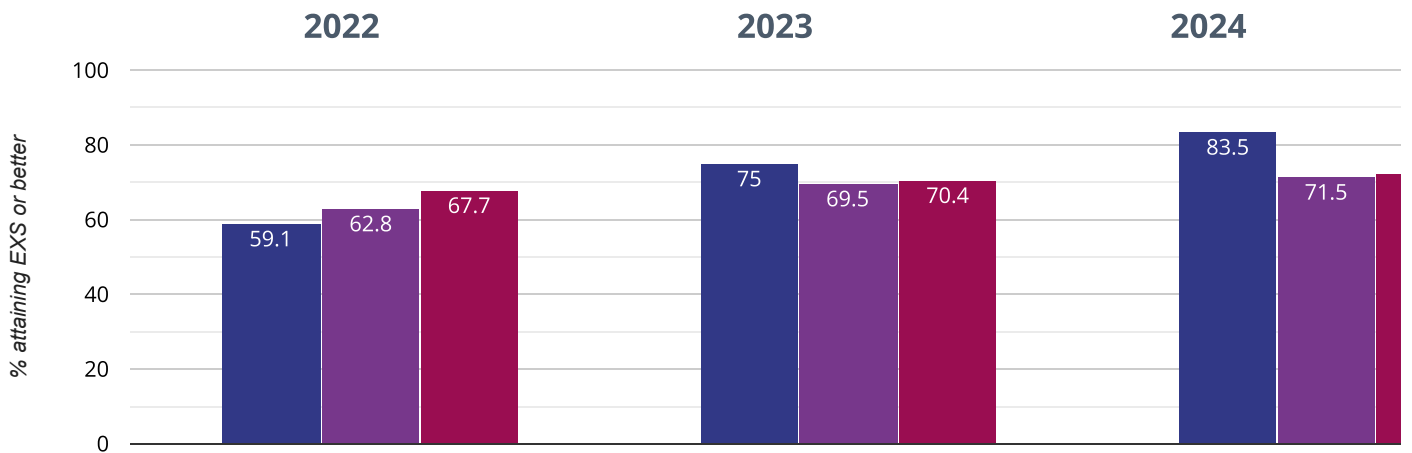

## Writing - attaining EXS or better

**61.2% in 2024**

**19.5% points rise since 2023**

**16.7% points rise since 2022**

- Fairisle Infant and Nursery School
- Southampton (20)
- NCER National (2227)

## ✎ Writing - attaining GDS

**0% in 2024**

**1.2% points drop since 2023**

**1.8% points drop since 2022**

- Fairisle Infant and Nursery School
- Southampton (20)
- NCER National (2227)

## ⊕ Maths - attaining EXS or better

**83.5% in 2024**

**8.5% points rise since 2023**

**24.4% points rise since 2022**

- Fairisle Infant and Nursery School
- Southampton (20)
- NCER National (2227)