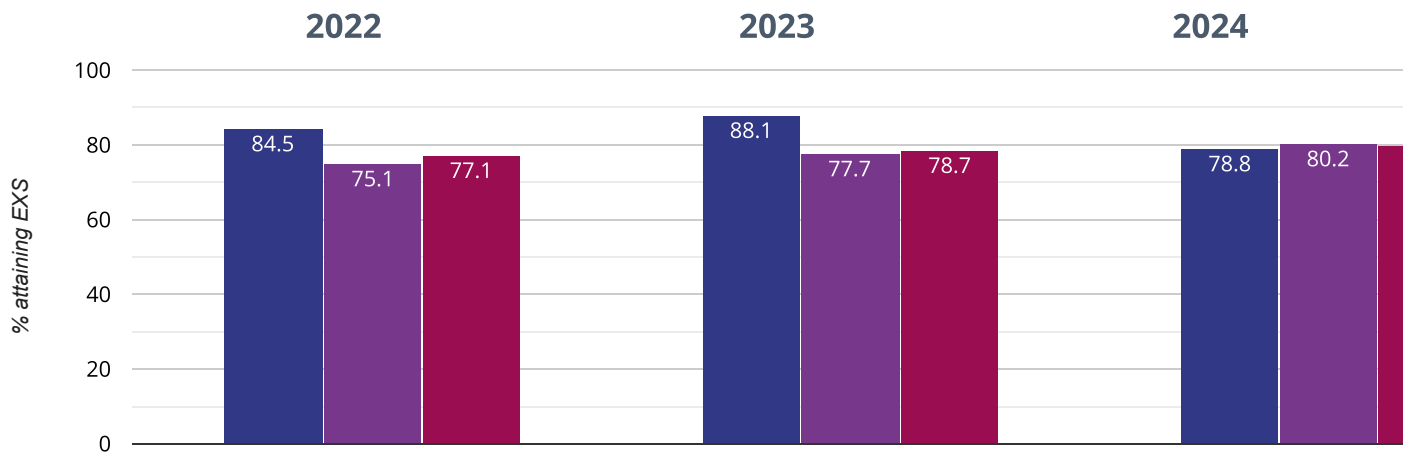

## ⊕ Maths - attaining EXS or better

**83.5% in 2024**

**8.5% points rise since 2023**

**24.4% points rise since 2022**

- Fairisle Infant and Nursery School
- Southampton (20)
- NCER National (2227)

## ⊕ Maths - attaining GDS

**24.7% in 2024**

**4.5% points rise since 2023**

**15.6% points rise since 2022**

- Fairisle Infant and Nursery School
- Southampton (20)
- NCER National (2227)

## 🌿 Science - attaining EXS

**78.8% in 2024**

**9.3% points drop since 2023**

**5.7% points drop since 2022**

- Fairisle Infant and Nursery School
- Southampton (20)
- NCER National (2227)

## RWM - attaining EXS or better

**57.6% in 2024**

**17.1% points rise since 2023**

**16.7% points rise since 2022**

- Fairisle Infant and Nursery School
- Southampton (20)
- NCER National (2227)