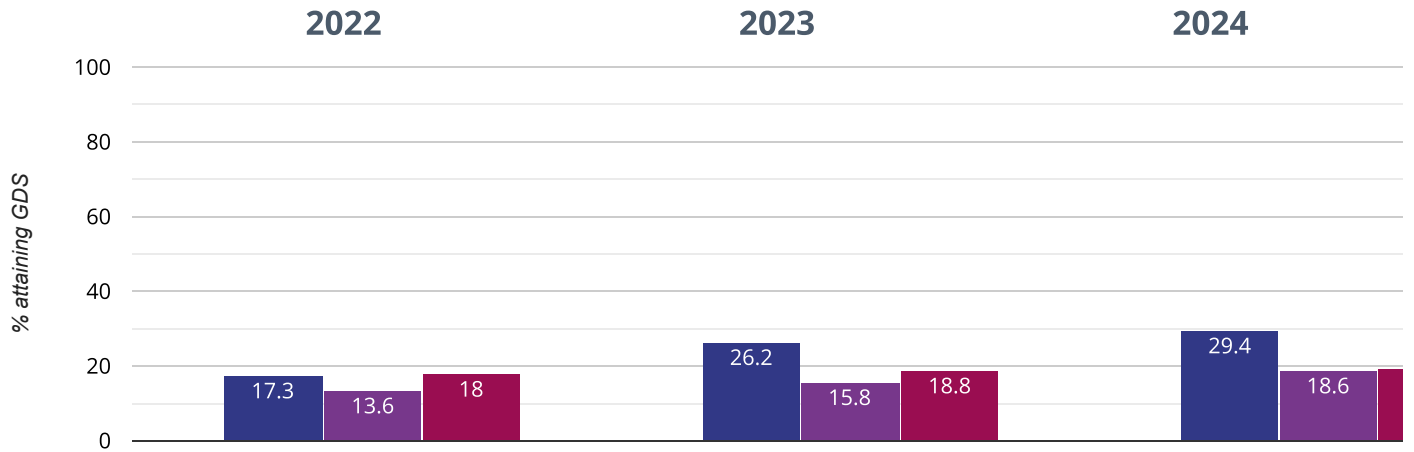

## Reading - attaining EXS or better

**82.4% in 2024**

**0.3% points rise since 2023**

**11.5% points rise since 2022**

Fairisle Infant and Nursery School Southampton (20)

NCER National (2227)

## Reading - attaining GDS

**29.4% in 2024**

**3.2% points rise since 2023**

**12.1% points rise since 2022**

- Fairisle Infant and Nursery School
- Southampton (20)
- NCER National (2227)

## Writing - attaining EXS or better

**61.2% in 2024**

**19.5% points rise since 2023**

**16.7% points rise since 2022**

- Fairisle Infant and Nursery School
- Southampton (20)
- NCER National (2227)