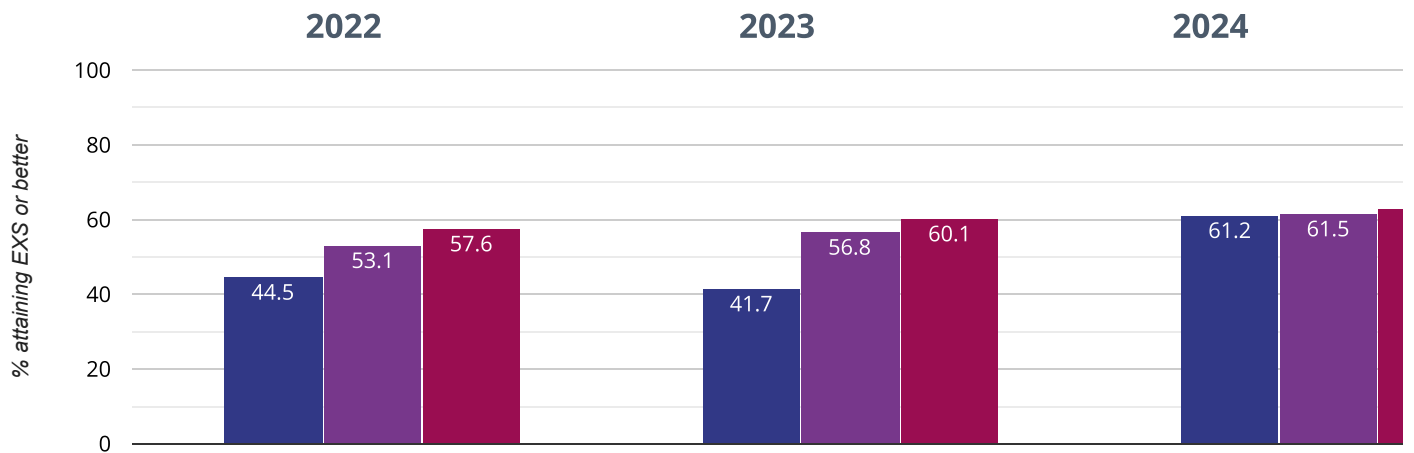

## Reading - attaining EXS or better

**82.4% in 2024**

**0.3% points rise since 2023**

**11.5% points rise since 2022**

Fairisle Infant and Nursery School Southampton (20)

NCER National (2227)

## Reading - attaining GDS

**29.4% in 2024**

**3.2% points rise since 2023**

**12.1% points rise since 2022**

- Fairisle Infant and Nursery School
- Southampton (20)
- NCER National (2227)

## Writing - attaining EXS or better

**61.2% in 2024**

**19.5% points rise since 2023**

**16.7% points rise since 2022**

- Fairisle Infant and Nursery School
- Southampton (20)
- NCER National (2227)