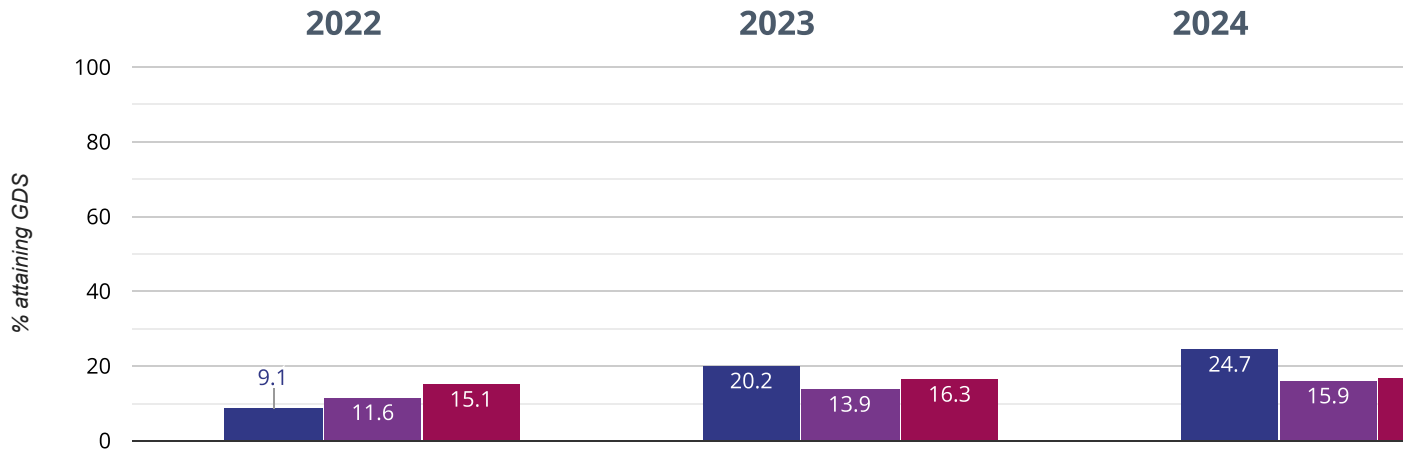

## ✎ Writing - attaining GDS

**0% in 2024**

**1.2% points drop since 2023**

**1.8% points drop since 2022**

- Fairisle Infant and Nursery School
- Southampton (20)
- NCER National (2227)

## ⊕ Maths - attaining EXS or better

**83.5% in 2024**

**8.5% points rise since 2023**

**24.4% points rise since 2022**

- Fairisle Infant and Nursery School
- Southampton (20)
- NCER National (2227)

## ⊕ Maths - attaining GDS

**24.7% in 2024**

**4.5% points rise since 2023**

**15.6% points rise since 2022**

- Fairisle Infant and Nursery School
- Southampton (20)
- NCER National (2227)

## 🌿 Science - attaining EXS

**78.8% in 2024**

**9.3% points drop since 2023**

**5.7% points drop since 2022**

- Fairisle Infant and Nursery School
- Southampton (20)
- NCER National (2227)