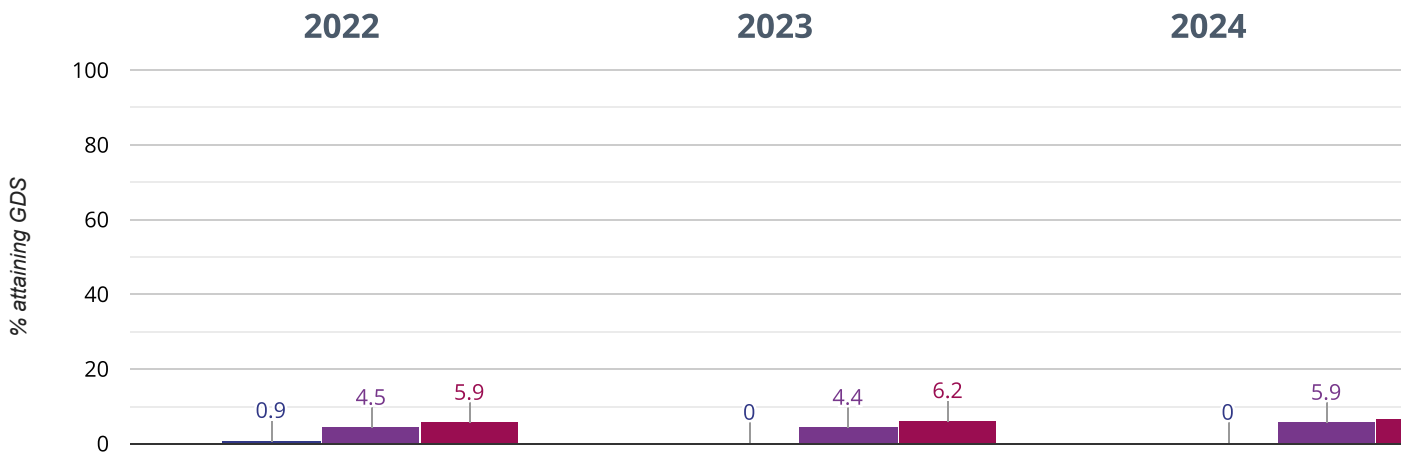

## 🌿 Science - attaining EXS

**78.8% in 2024**

**9.3% points drop since 2023**

**5.7% points drop since 2022**

- Fairisle Infant and Nursery School
- Southampton (20)
- NCER National (2227)

## RWM - attaining EXS or better

**57.6% in 2024**

**17.1% points rise since 2023**

**16.7% points rise since 2022**

- Fairisle Infant and Nursery School
- Southampton (20)
- NCER National (2227)

## RWM - attaining GDS

**0% in 2024**

**0% change from 2023**

**0.9% points drop since 2022**

- Fairisle Infant and Nursery School
- Southampton (20)
- NCER National (2227)