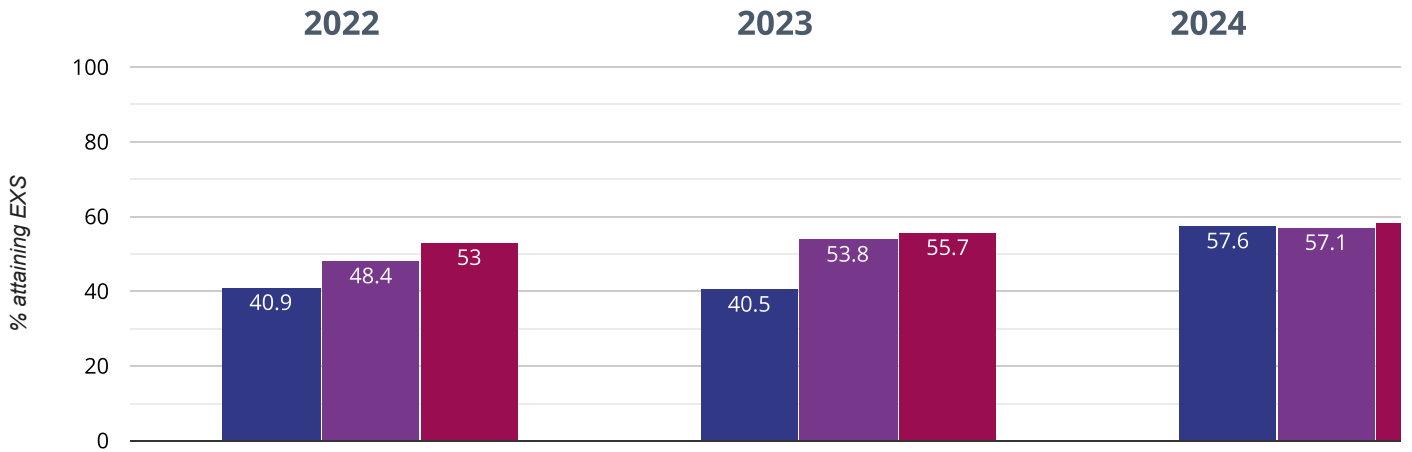

## 🌿 Science - attaining EXS

**78.8% in 2024**

**9.3% points drop since 2023**

**5.7% points drop since 2022**

- Fairisle Infant and Nursery School
- Southampton (20)
- NCER National (2227)

## RWM - attaining EXS or better

**57.6% in 2024**

**17.1% points rise since 2023**

**16.7% points rise since 2022**

- Fairisle Infant and Nursery School
- Southampton (20)
- NCER National (2227)

## RWM - attaining GDS

**0% in 2024**

**0% change from 2023**

**0.9% points drop since 2022**

- Fairisle Infant and Nursery School
- Southampton (20)
- NCER National (2227)

# 🔗 Reading, Writing, Maths and Science - attaining EXS

**57.6 in 2024**

**17.1 points rise since 2023**

**16.7 points rise since 2022**

- Fairisle Infant and Nursery School
- Southampton (20)
- NCER National (2227)