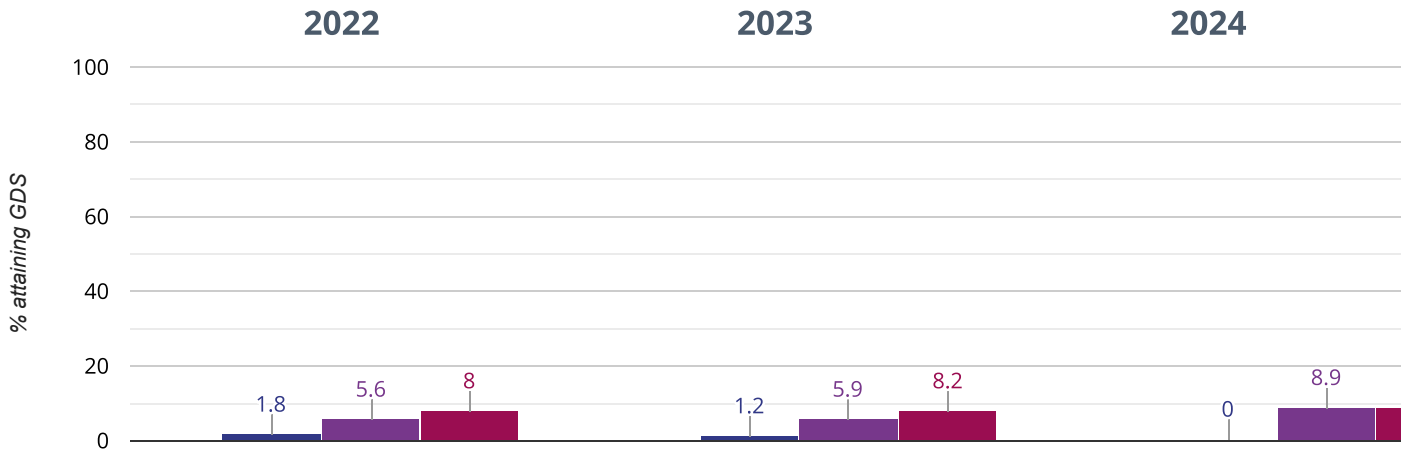

## Reading - attaining GDS

**29.4% in 2024**

**3.2% points rise since 2023**

**12.1% points rise since 2022**

- Fairisle Infant and Nursery School
- Southampton (20)
- NCER National (2227)

## Writing - attaining EXS or better

**61.2% in 2024**

**19.5% points rise since 2023**

**16.7% points rise since 2022**

- Fairisle Infant and Nursery School
- Southampton (20)
- NCER National (2227)

## ✎ Writing - attaining GDS

**0% in 2024**

**1.2% points drop since 2023**

**1.8% points drop since 2022**

- Fairisle Infant and Nursery School
- Southampton (20)
- NCER National (2227)

## ⊕ Maths - attaining EXS or better

**83.5% in 2024**

**8.5% points rise since 2023**

**24.4% points rise since 2022**

- Fairisle Infant and Nursery School
- Southampton (20)
- NCER National (2227)