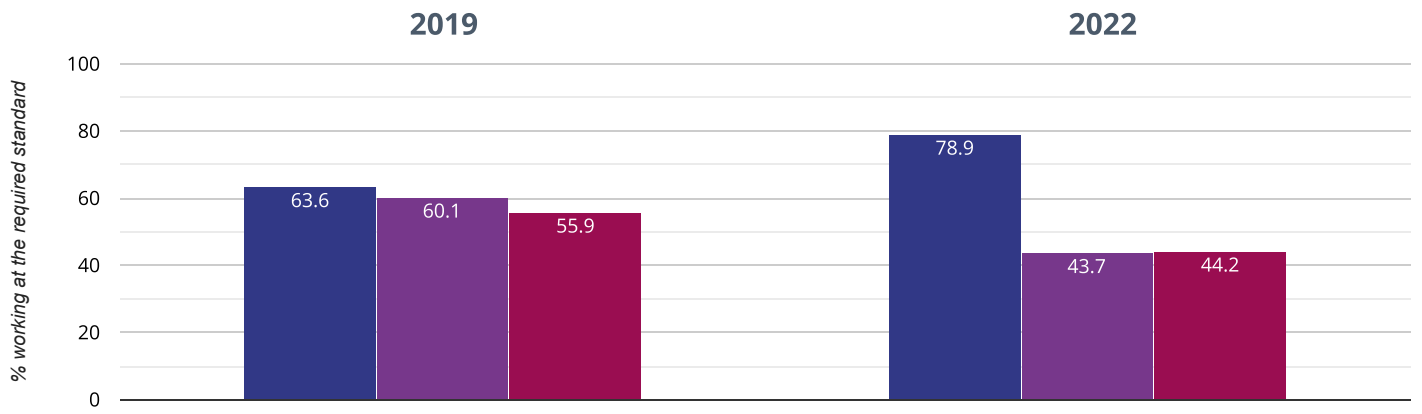

81.4% in 2022

5.1% points drop since 2019

Fairisle Infant and Nursery School Southampton (51)

NCER National (16684)

Year 2: Working At

78.9% in 2022

15.3% points rise since 2019

■ Fairisle Infant and Nursery School ■ Southampton (51)