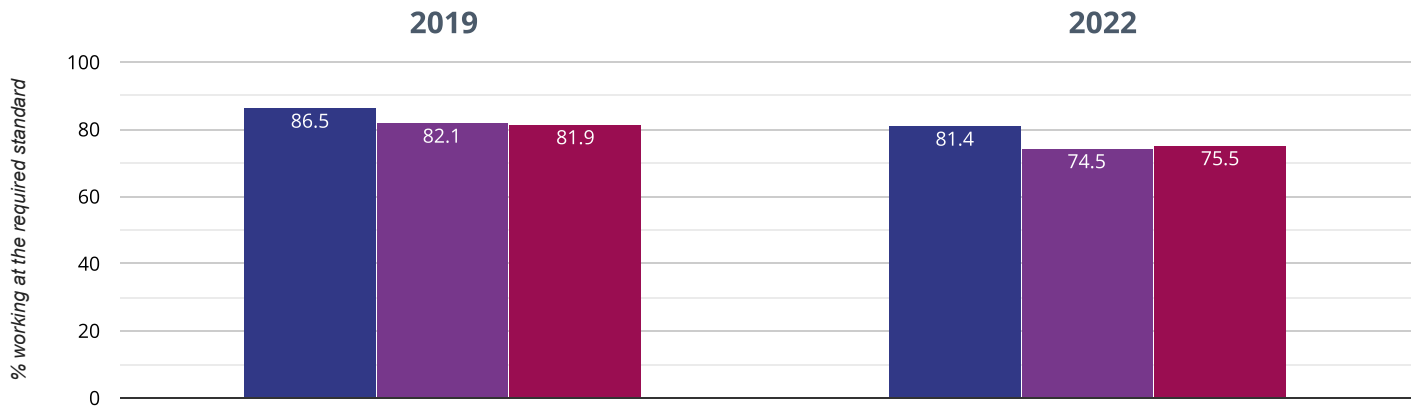

If you have any queries regarding the data within the Real Time Data graphs, please **contact your Local Authority**.

FAIRISLE INFANT AND NURSERY SCHOOL

Brought to you by [the NCER](#)

Year 1: Working At

81.4% in 2022

5.1% points drop since 2019

Fairisle Infant and Nursery School Southampton (51)

NCER National (16684)

Year 2: Working At

78.9% in 2022

15.3% points rise since 2019

■ Fairisle Infant and Nursery School ■ Southampton (51)