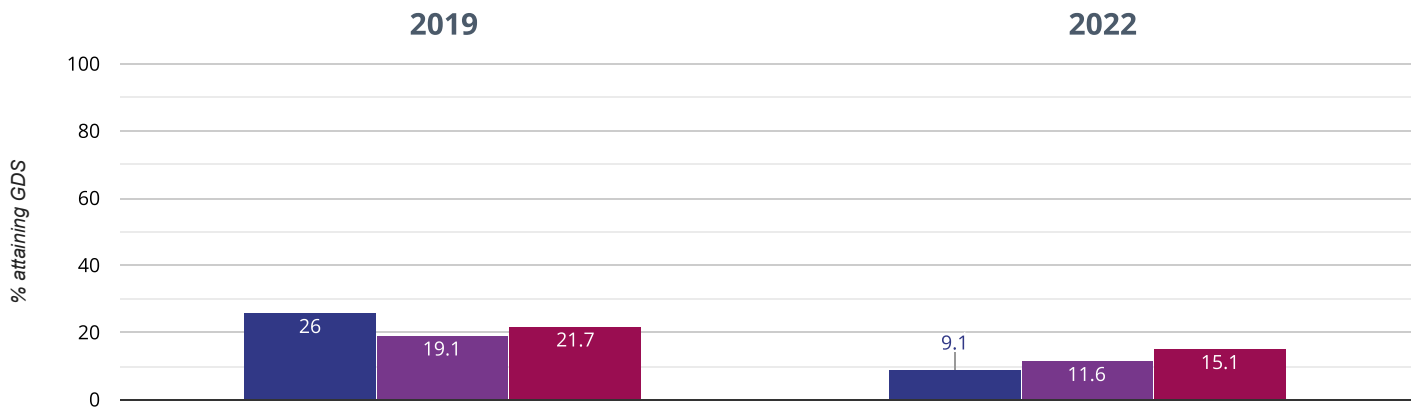

Writing - attaining EXS or better

44.5% in 2022

34.7% points drop since 2019

■ Fairisle Infant and Nursery School ■ Southampton (51)
■ NCER National (16775)

✎ Writing - attaining GDS

1.8% in 2022

20.1% points drop since 2019

■ Fairisle Infant and Nursery School ■ Southampton (51)
■ NCER National (16775)

⊕ Maths - attaining EXS or better

59.1% in 2022

21.1% points drop since 2019

■ Fairisle Infant and Nursery School ■ Southampton (51)
■ NCER National (16775)

⊕ Maths - attaining GDS

9.1% in 2022

16.9% points drop since 2019

■ Fairisle Infant and Nursery School ■ Southampton (51)
■ NCER National (16775)

🌿 Science - attaining EXS

84.5% in 2022

4% points drop since 2019