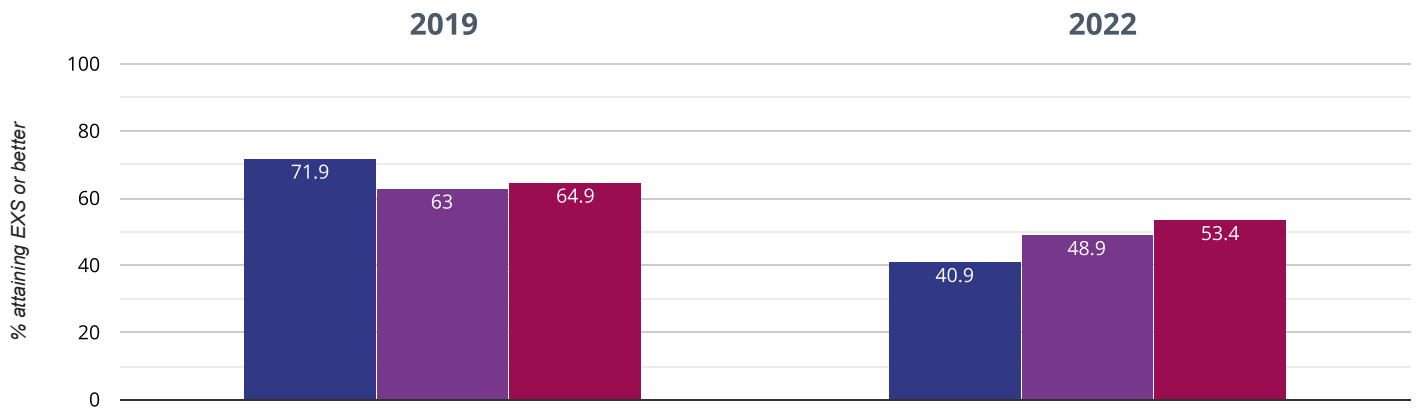

⊕ Maths - attaining GDS

9.1% in 2022

16.9% points drop since 2019

■ Fairisle Infant and Nursery School ■ Southampton (51)
■ NCER National (16775)

🌿 Science - attaining EXS

84.5% in 2022

4% points drop since 2019

■ Fairisle Infant and Nursery School ■ Southampton (51)
■ NCER National (16775)

RWM - attaining EXS or better

40.9% in 2022

31% points drop since 2019

- Fairisle Infant and Nursery School
- Southampton (51)
- NCER National (16775)