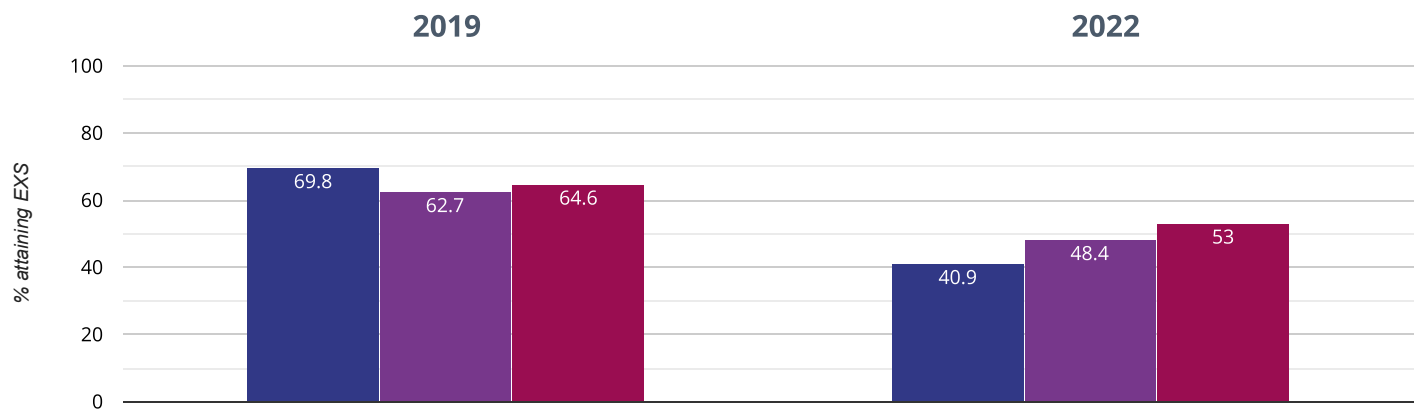

■ Fairisle Infant and Nursery School ■ Southampton (51)
■ NCER National (16775)

RWM - attaining EXS or better

40.9% in 2022

31% points drop since 2019

- Fairisle Infant and Nursery School
- Southampton (51)
- NCER National (16775)

RWM - attaining GDS

0.9% in 2022

11.6% points drop since 2019

- Fairisle Infant and Nursery School
- Southampton (51)
- NCER National (16775)

🔗 Reading, Writing, Maths and Science - attaining EXS

40.9 in 2022

28.9 points drop since 2019

■ Fairisle Infant and Nursery School ■ Southampton (51)

■ NCER National (16775)