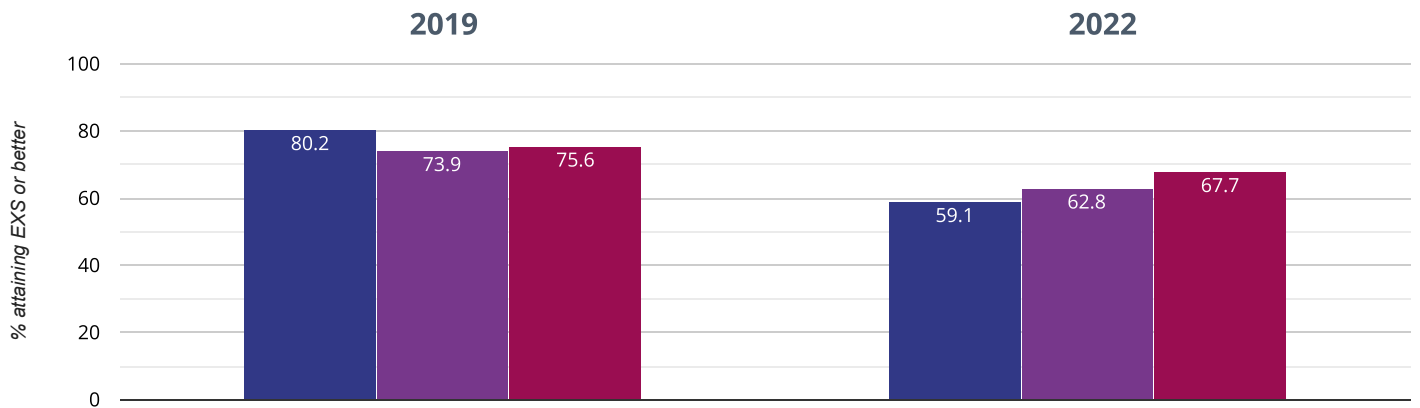

Writing - attaining EXS or better

44.5% in 2022

34.7% points drop since 2019

■ Fairisle Infant and Nursery School ■ Southampton (51)
■ NCER National (16775)

✎ Writing - attaining GDS

1.8% in 2022

20.1% points drop since 2019

■ Fairisle Infant and Nursery School ■ Southampton (51)
■ NCER National (16775)

⊕ Maths - attaining EXS or better

59.1% in 2022

21.1% points drop since 2019

■ Fairisle Infant and Nursery School ■ Southampton (51)
■ NCER National (16775)