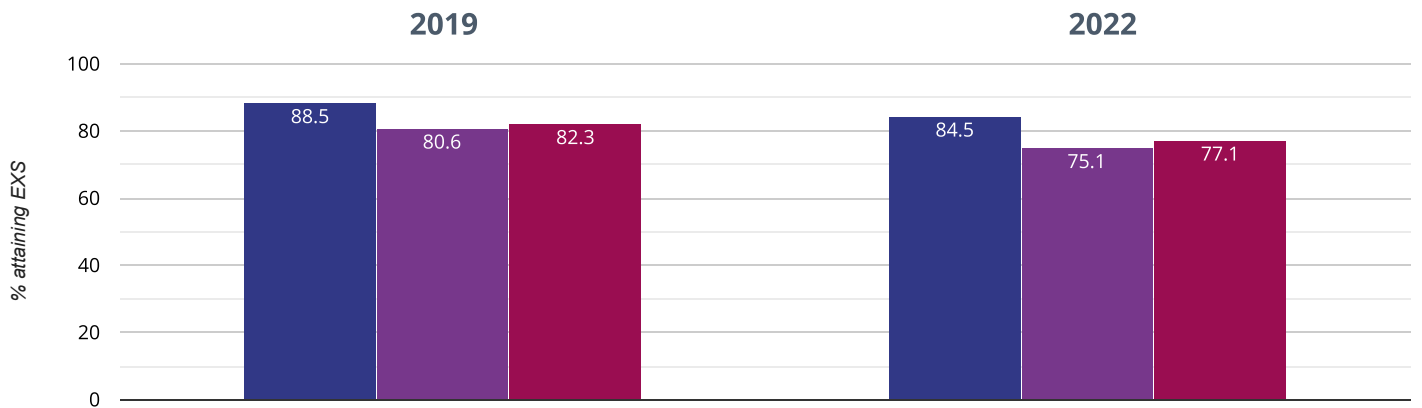

■ Fairisle Infant and Nursery School ■ Southampton (51)
■ NCER National (16775)

⊕ Maths - attaining EXS or better

59.1% in 2022

21.1% points drop since 2019

■ Fairisle Infant and Nursery School ■ Southampton (51)
■ NCER National (16775)

⊕ Maths - attaining GDS

9.1% in 2022

16.9% points drop since 2019

■ Fairisle Infant and Nursery School ■ Southampton (51)
■ NCER National (16775)

🌿 Science - attaining EXS

84.5% in 2022

4% points drop since 2019

■ Fairisle Infant and Nursery School ■ Southampton (51)
■ NCER National (16775)

RWM - attaining EXS or better

40.9% in 2022

31% points drop since 2019

- Fairisle Infant and Nursery School
- Southampton (51)
- NCER National (16775)