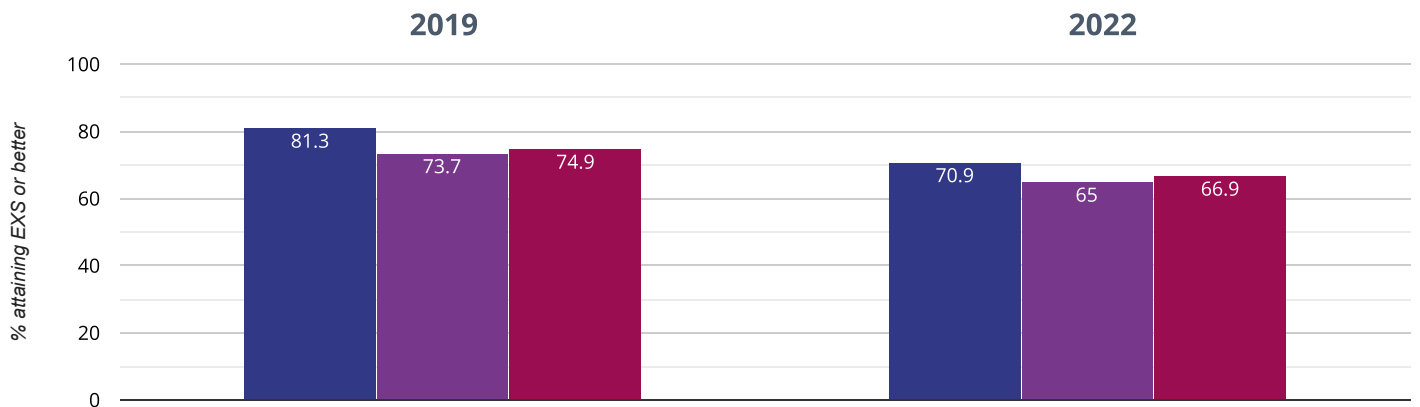

If you have any queries regarding the data within the Real Time Data graphs, please **contact your Local Authority**.

FAIRISLE INFANT AND NURSERY SCHOOL

Brought to you by [the NCER](#)

Reading - attaining EXS or better

70.9% in 2022

10.4% points drop since 2019

Fairisle Infant and Nursery School Southampton (51)

NCER National (16775)

Reading - attaining GDS

17.3% in 2022

14% points drop since 2019

■ Fairisle Infant and Nursery School ■ Southampton (51)
■ NCER National (16775)

Writing - attaining EXS or better

44.5% in 2022

34.7% points drop since 2019

■ Fairisle Infant and Nursery School ■ Southampton (51)
■ NCER National (16775)

✎ Writing - attaining GDS

1.8% in 2022

20.1% points drop since 2019