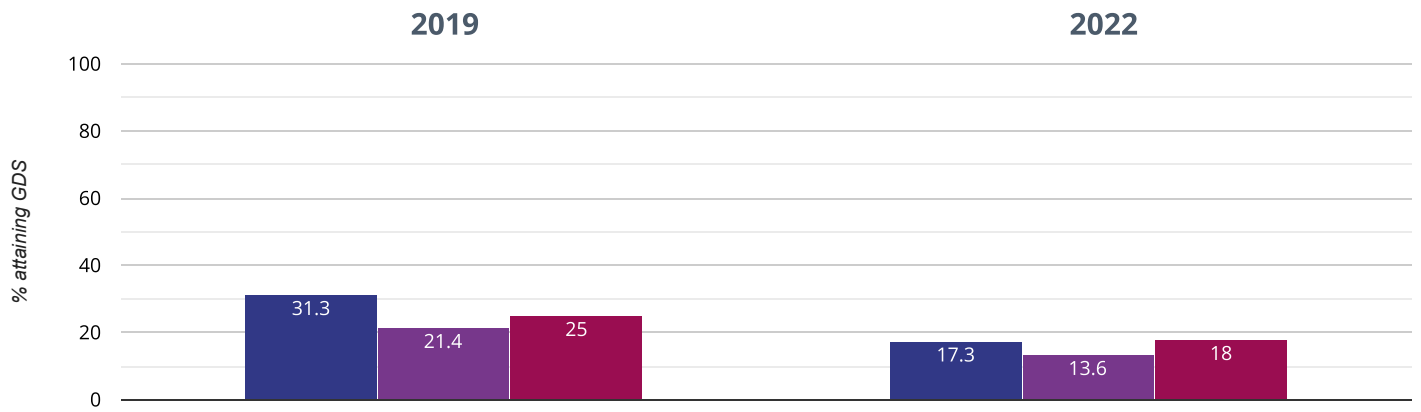

70.9% in 2022

10.4% points drop since 2019

Fairisle Infant and Nursery School Southampton (51)

NCER National (16775)

Reading - attaining GDS

17.3% in 2022

14% points drop since 2019

■ Fairisle Infant and Nursery School ■ Southampton (51)
■ NCER National (16775)

Writing - attaining EXS or better

44.5% in 2022

34.7% points drop since 2019

■ Fairisle Infant and Nursery School ■ Southampton (51)
■ NCER National (16775)

✎ Writing - attaining GDS

1.8% in 2022

20.1% points drop since 2019