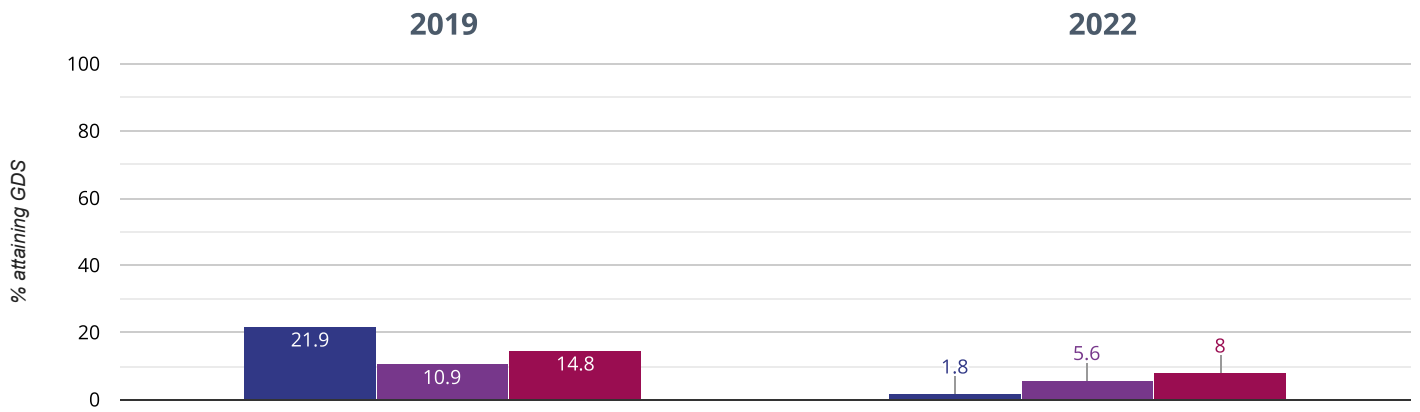

Writing - attaining EXS or better

44.5% in 2022

34.7% points drop since 2019

■ Fairisle Infant and Nursery School ■ Southampton (51)
■ NCER National (16775)

✎ Writing - attaining GDS

1.8% in 2022

20.1% points drop since 2019

■ Fairisle Infant and Nursery School ■ Southampton (51)
■ NCER National (16775)

⊕ Maths - attaining EXS or better

59.1% in 2022

21.1% points drop since 2019

■ Fairisle Infant and Nursery School ■ Southampton (51)
■ NCER National (16775)