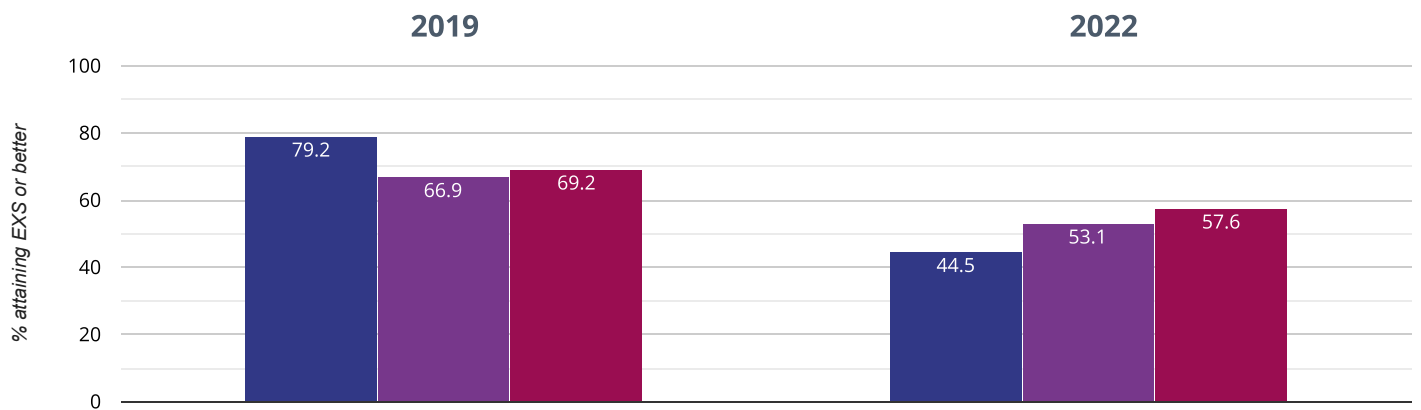

70.9% in 2022

10.4% points drop since 2019

Fairisle Infant and Nursery School Southampton (51)

NCER National (16775)

Reading - attaining GDS

17.3% in 2022

14% points drop since 2019

■ Fairisle Infant and Nursery School ■ Southampton (51)
■ NCER National (16775)

Writing - attaining EXS or better

44.5% in 2022

34.7% points drop since 2019

■ Fairisle Infant and Nursery School ■ Southampton (51)
■ NCER National (16775)

✎ Writing - attaining GDS

1.8% in 2022

20.1% points drop since 2019