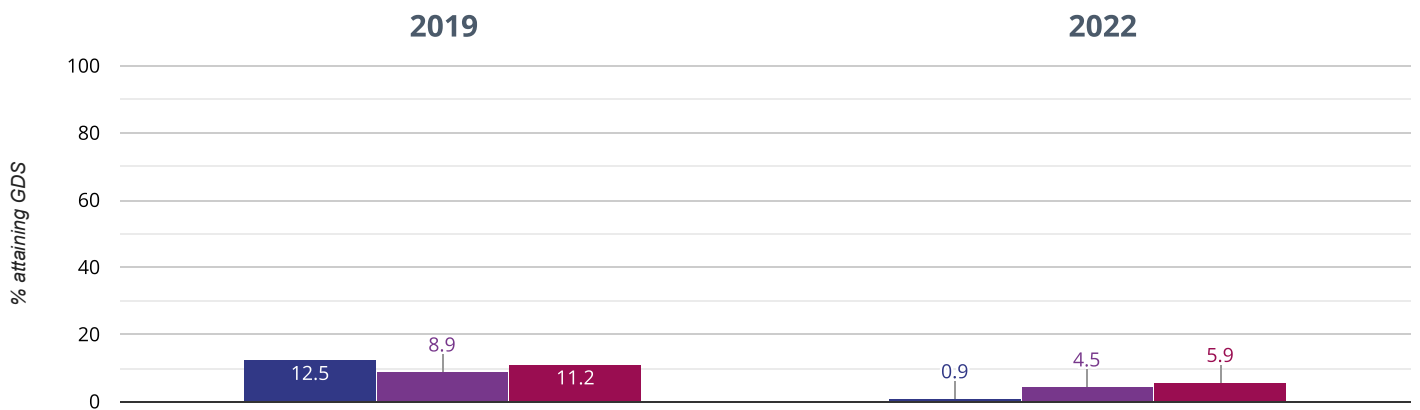

⊕ Maths - attaining GDS

9.1% in 2022

16.9% points drop since 2019

■ Fairisle Infant and Nursery School ■ Southampton (51)
■ NCER National (16775)

🌿 Science - attaining EXS

84.5% in 2022

4% points drop since 2019

■ Fairisle Infant and Nursery School ■ Southampton (51)
■ NCER National (16775)

RWM - attaining EXS or better

40.9% in 2022

31% points drop since 2019

- Fairisle Infant and Nursery School
- Southampton (51)
- NCER National (16775)

RWM - attaining GDS

0.9% in 2022

11.6% points drop since 2019

- Fairisle Infant and Nursery School
- Southampton (51)
- NCER National (16775)

🔗 Reading, Writing, Maths and Science - attaining EXS

40.9 in 2022