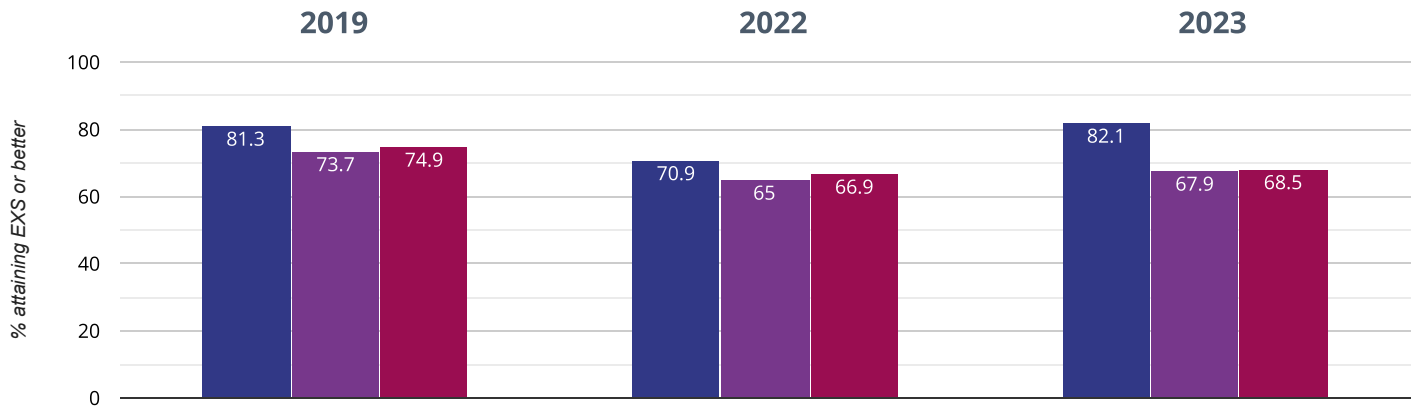

If you have any queries regarding the data within the Real Time Data graphs, please **contact your Local Authority**.

## Reading - attaining EXS or better

**82.1% in 2023**

**11.2% points rise since 2022**

**0.8% points rise since 2019**

Fairisle Infant and Nursery School Southampton (51)

NCER National (13677)