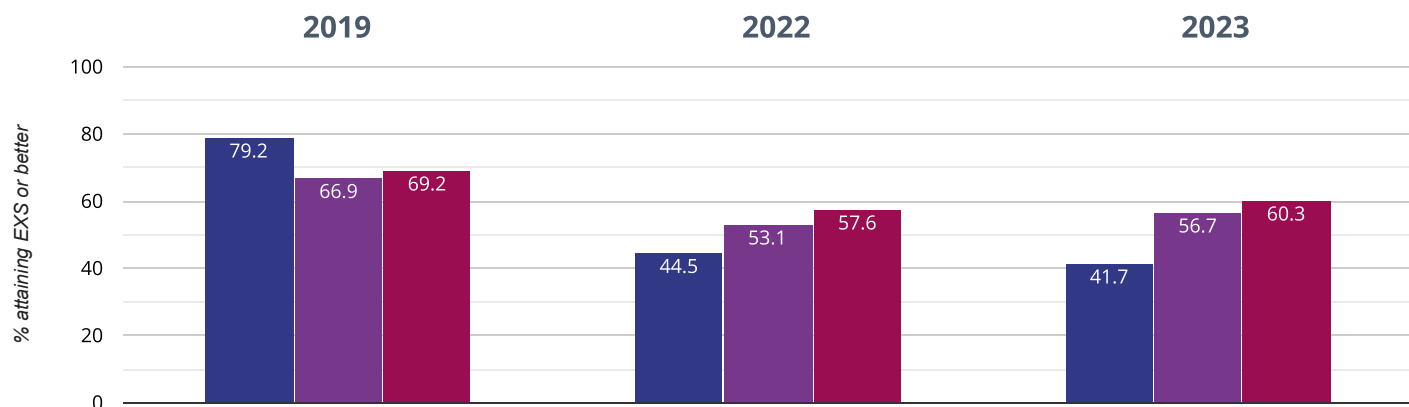

## Reading - attaining EXS or better

**82.1% in 2023**

**11.2% points rise since 2022**

**0.8% points rise since 2019**

Fairisle Infant and Nursery School Southampton (51)

NCER National (13677)

## Reading - attaining GDS

**26.2% in 2023**

**8.9% points rise since 2022**

**5.1% points drop since 2019**

■ Fairisle Infant and Nursery School   ■ Southampton (51)

■ NCER National (13677)

## Writing - attaining EXS or better

**41.7% in 2023**

**2.8% points drop since 2022**

**37.5% points drop since 2019**

■ Fairisle Infant and Nursery School   ■ Southampton (51)

■ NCER National (13677)