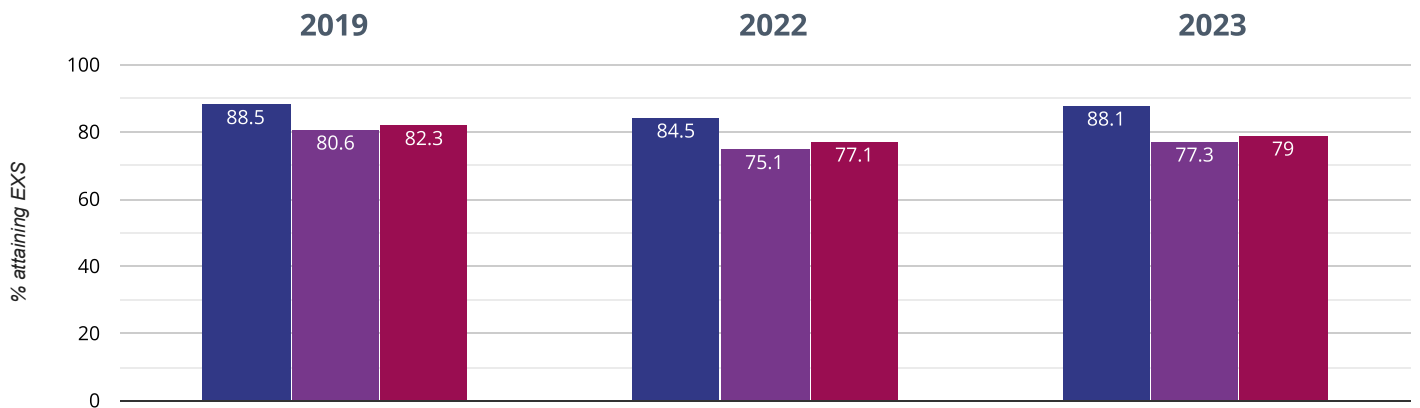

## ⊕ Maths - attaining EXS or better

**75% in 2023**

**15.9% points rise since 2022**

**5.2% points drop since 2019**

■ Fairisle Infant and Nursery School   ■ Southampton (51)

■ NCER National (13677)

## ⊕ Maths - attaining GDS

20.2% in 2023

11.1% points rise since 2022

5.8% points drop since 2019

■ Fairisle Infant and Nursery School   ■ Southampton (51)

■ NCER National (13677)

## 🌿 Science - attaining EXS

88.1% in 2023

3.6% points rise since 2022

0.4% points drop since 2019

■ Fairisle Infant and Nursery School   ■ Southampton (51)

■ NCER National (13677)

## RWM - attaining EXS or better

**40.5% in 2023**

**0.4% points drop since 2022**

**31.4% points drop since 2019**

■ Fairisle Infant and Nursery School   ■ Southampton (51)

■ NCER National (13677)