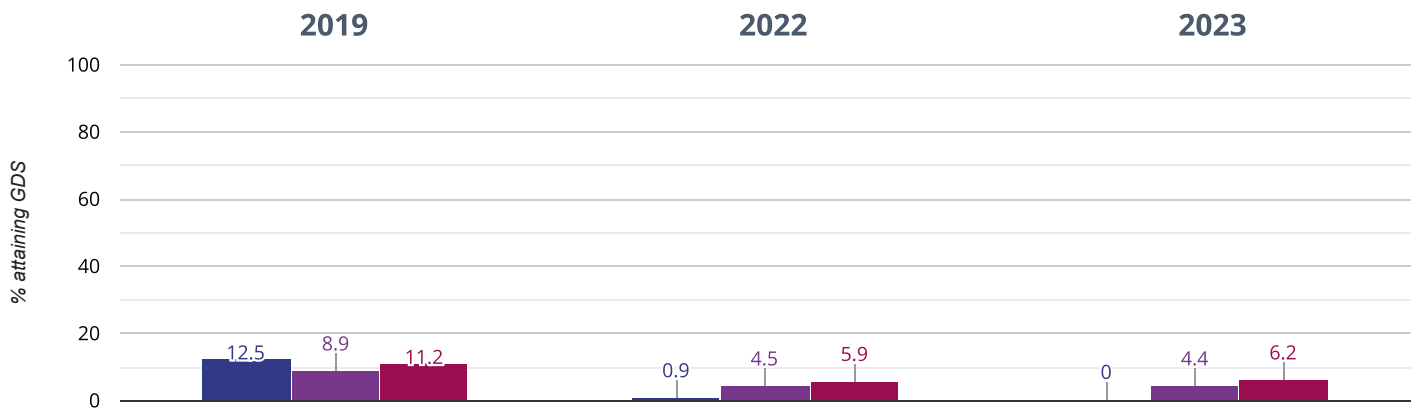

## 🌿 Science - attaining EXS

88.1% in 2023

3.6% points rise since 2022

0.4% points drop since 2019

■ Fairisle Infant and Nursery School   ■ Southampton (51)

■ NCER National (13677)

## RWM - attaining EXS or better

**40.5% in 2023**

**0.4% points drop since 2022**

**31.4% points drop since 2019**

■ Fairisle Infant and Nursery School   ■ Southampton (51)

■ NCER National (13677)

## RWM - attaining GDS

**0% in 2023**

**0.9% points drop since 2022**

**12.5% points drop since 2019**

■ Fairisle Infant and Nursery School   ■ Southampton (51)

■ NCER National (13677)