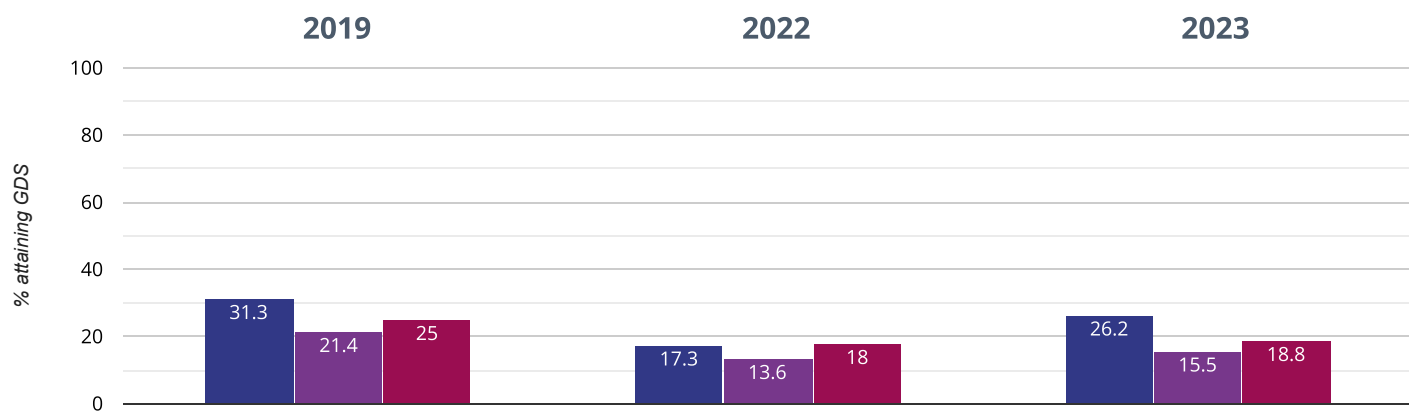

## Reading - attaining EXS or better

**82.1% in 2023**

**11.2% points rise since 2022**

**0.8% points rise since 2019**

Fairisle Infant and Nursery School Southampton (51)

NCER National (13677)

## Reading - attaining GDS

**26.2% in 2023**

**8.9% points rise since 2022**

**5.1% points drop since 2019**

■ Fairisle Infant and Nursery School   ■ Southampton (51)

■ NCER National (13677)

## Writing - attaining EXS or better

**41.7% in 2023**

**2.8% points drop since 2022**

**37.5% points drop since 2019**

■ Fairisle Infant and Nursery School   ■ Southampton (51)

■ NCER National (13677)