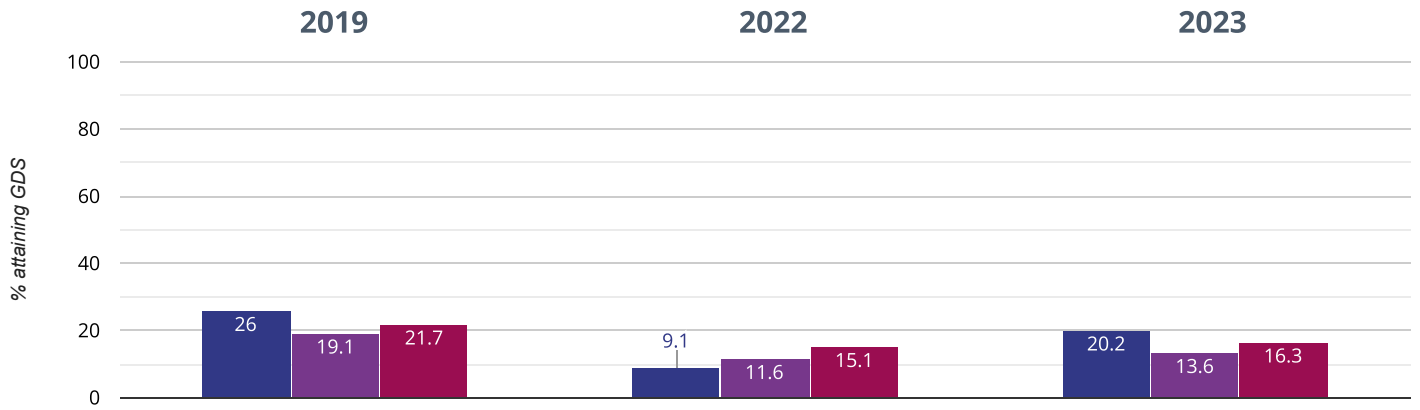

## ✎ Writing - attaining GDS

**1.2% in 2023**

**0.6% points drop since 2022**

**20.7% points drop since 2019**

■ Fairisle Infant and Nursery School   ■ Southampton (51)

■ NCER National (13677)

## ⊕ Maths - attaining EXS or better

**75% in 2023**

**15.9% points rise since 2022**

**5.2% points drop since 2019**

■ Fairisle Infant and Nursery School   ■ Southampton (51)

■ NCER National (13677)

## ⊕ Maths - attaining GDS

20.2% in 2023

11.1% points rise since 2022

5.8% points drop since 2019

■ Fairisle Infant and Nursery School   ■ Southampton (51)

■ NCER National (13677)