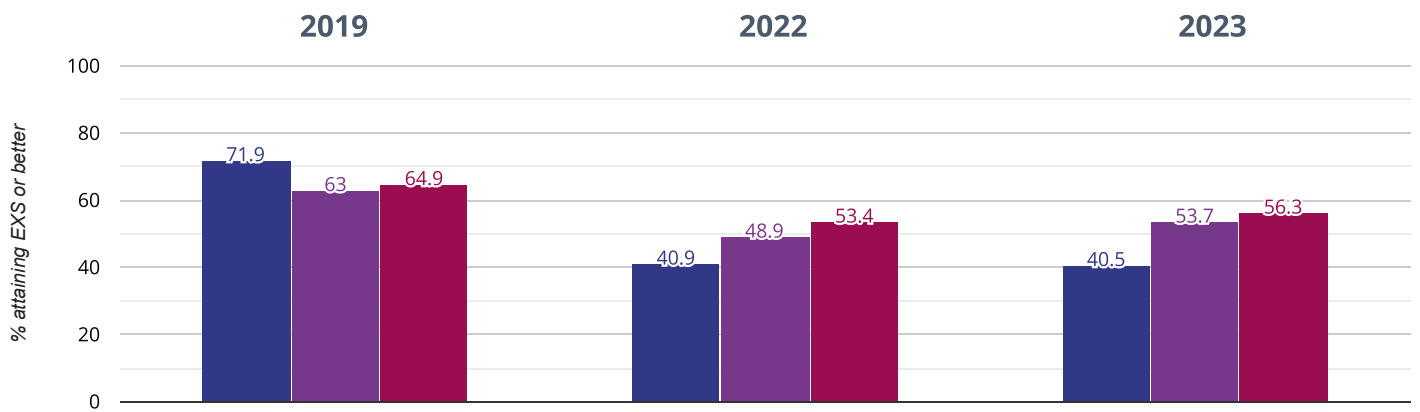

## 🌿 Science - attaining EXS

88.1% in 2023

3.6% points rise since 2022

0.4% points drop since 2019

■ Fairisle Infant and Nursery School   ■ Southampton (51)

■ NCER National (13677)

## RWM - attaining EXS or better

**40.5% in 2023**

**0.4% points drop since 2022**

**31.4% points drop since 2019**

■ Fairisle Infant and Nursery School   ■ Southampton (51)

■ NCER National (13677)