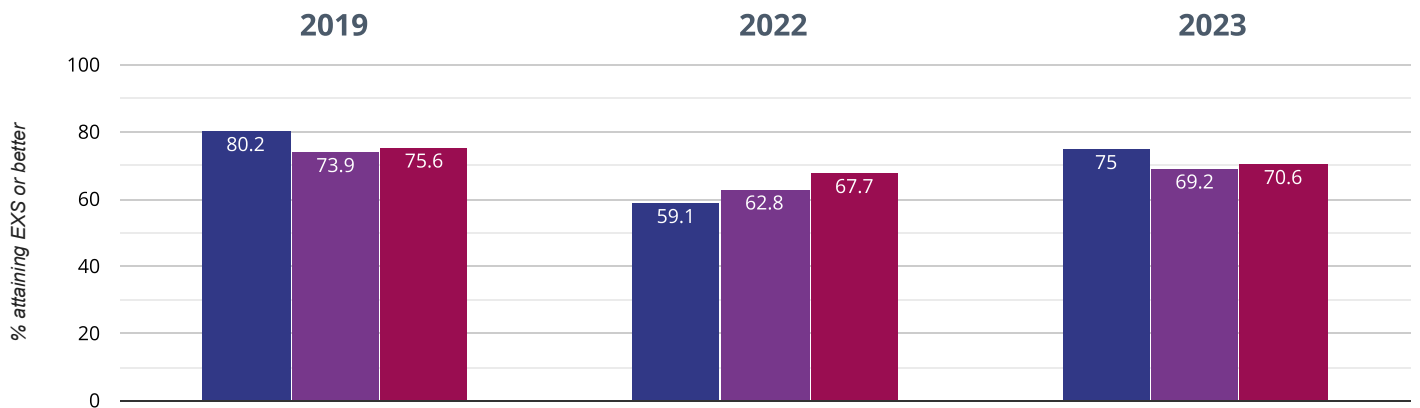

## Writing - attaining EXS or better

**41.7% in 2023**

**2.8% points drop since 2022**

**37.5% points drop since 2019**

■ Fairisle Infant and Nursery School   ■ Southampton (51)

■ NCER National (13677)

## ✎ Writing - attaining GDS

**1.2% in 2023**

**0.6% points drop since 2022**

**20.7% points drop since 2019**

■ Fairisle Infant and Nursery School   ■ Southampton (51)

■ NCER National (13677)

## ⊕ Maths - attaining EXS or better

**75% in 2023**

**15.9% points rise since 2022**

**5.2% points drop since 2019**

■ Fairisle Infant and Nursery School   ■ Southampton (51)

■ NCER National (13677)