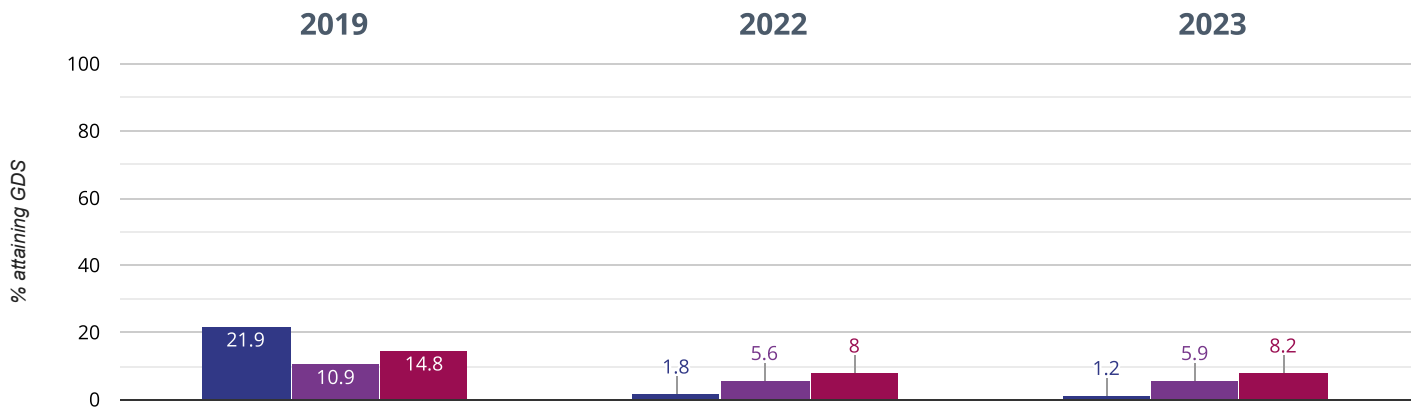

## Writing - attaining EXS or better

**41.7% in 2023**

**2.8% points drop since 2022**

**37.5% points drop since 2019**

■ Fairisle Infant and Nursery School   ■ Southampton (51)

■ NCER National (13677)

## ✎ Writing - attaining GDS

**1.2% in 2023**

**0.6% points drop since 2022**

**20.7% points drop since 2019**

■ Fairisle Infant and Nursery School   ■ Southampton (51)

■ NCER National (13677)

## ⊕ Maths - attaining EXS or better

**75% in 2023**

**15.9% points rise since 2022**

**5.2% points drop since 2019**

■ Fairisle Infant and Nursery School   ■ Southampton (51)

■ NCER National (13677)