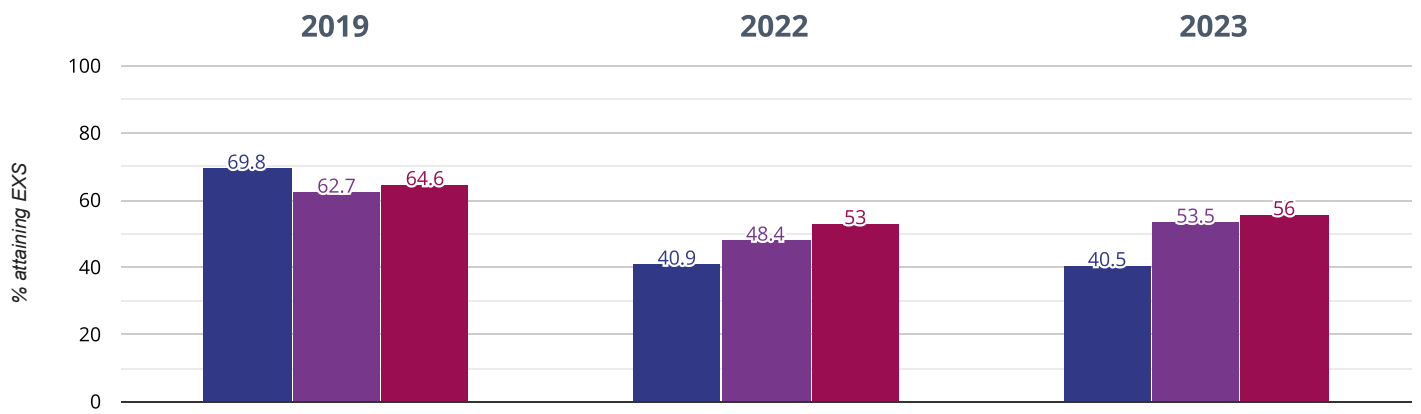

## RWM - attaining EXS or better

**40.5% in 2023**

**0.4% points drop since 2022**

**31.4% points drop since 2019**

■ Fairisle Infant and Nursery School   ■ Southampton (51)

■ NCER National (13677)

## RWM - attaining GDS

**0% in 2023**

**0.9% points drop since 2022**

**12.5% points drop since 2019**

■ Fairisle Infant and Nursery School   ■ Southampton (51)

■ NCER National (13677)

## 🔗 Reading, Writing, Maths and Science - attaining EXS

**40.5 in 2023**

**0.4 points drop since 2022**

**29.3 points drop since 2019**

■ Fairisle Infant and Nursery School   ■ Southampton (51)

■ NCER National (13677)